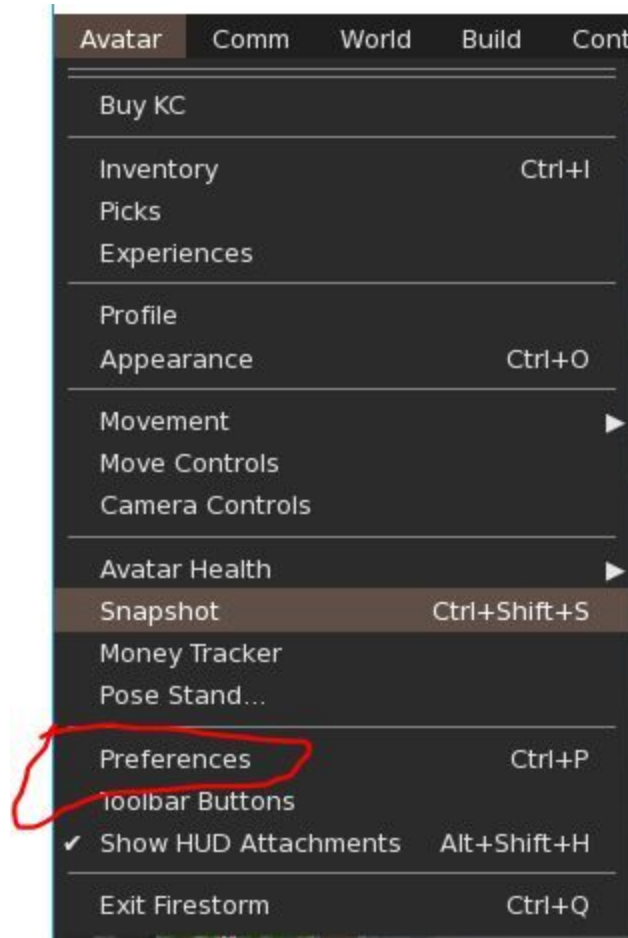

Follow these guidelines to fix issues: Why do my graphics look bad quality in the world?

1. At the top left hand of your viewer locat the AVATAR button

2. Find the PREFERENCES option and click this button

3. Locate the GRAPHICS option and click this button and reduce the QUALITY AND SPEED PERFORMANCE to LOW.

4. Make sure your settings are checked and look pretty much like the ones in this image below and click OK