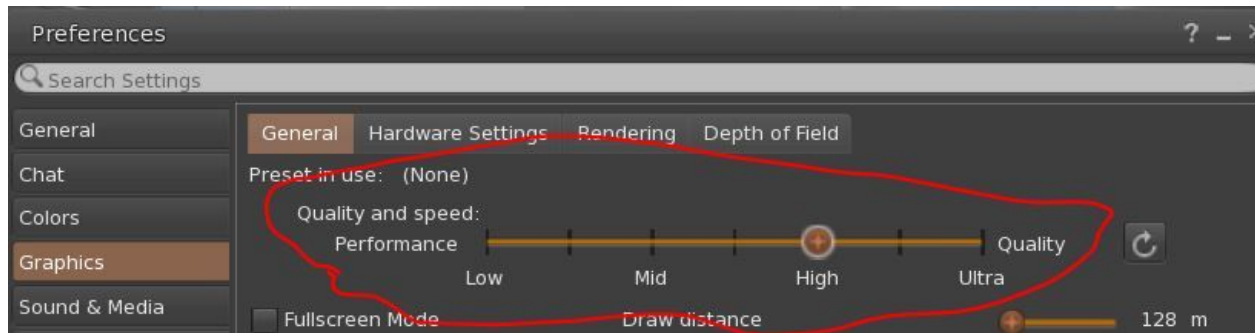

Follow these guidelines to fix issues: Why do my graphics look bad quality in the world?

1. At the top left hand of your viewer locat the AVATAR button

2. Find the PREFERENCES option and click this button

3. Locate the GRAPHICS option and click this button and reduce the QUALITY AND SPEED PERFORMANCE to LOW.

4. Make sure your settings are checked and look pretty much like the ones in this image below and click OK