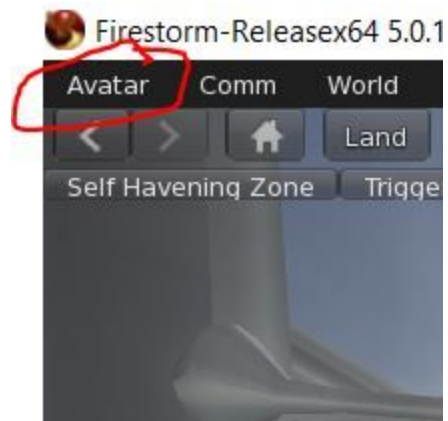

Follow these guidelines to fix issues: Why do my graphics look bad quality in the world?

1. At the top left hand of your viewer locat the AVATAR button

2. Find the PREFERENCES option and click this button

3. Locate the GRAPHICS option and click this button and reduce the QUALITY AND SPEED PERFORMANCE to LOW.

4. Make sure your settings are checked and look pretty much like the ones in this image below and click OK