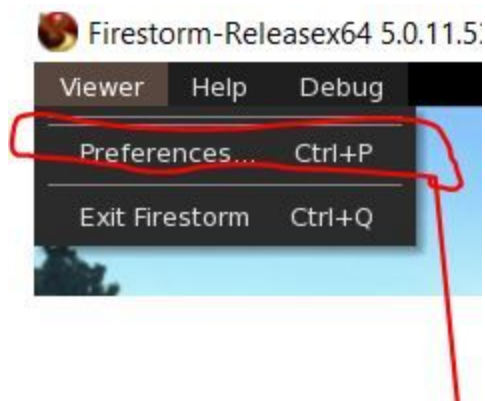

There has been some changes to the Firestorm viewer that affect how you log in to Kately Grid.

First please ensure that you download the correct viewer - You want the OpenSim viewer 64bit

Here is the link to the correct download page.

<https://www.firestormviewer.org/os-operating-system/>

Once you have it installed on your system there is one more adjustment that needs to be made to allow Kately Grid to be visible & active on the viewer log in page.

Here are the steps

1. Locate the preferences menu by going to >VIEWER> PREFERENCES