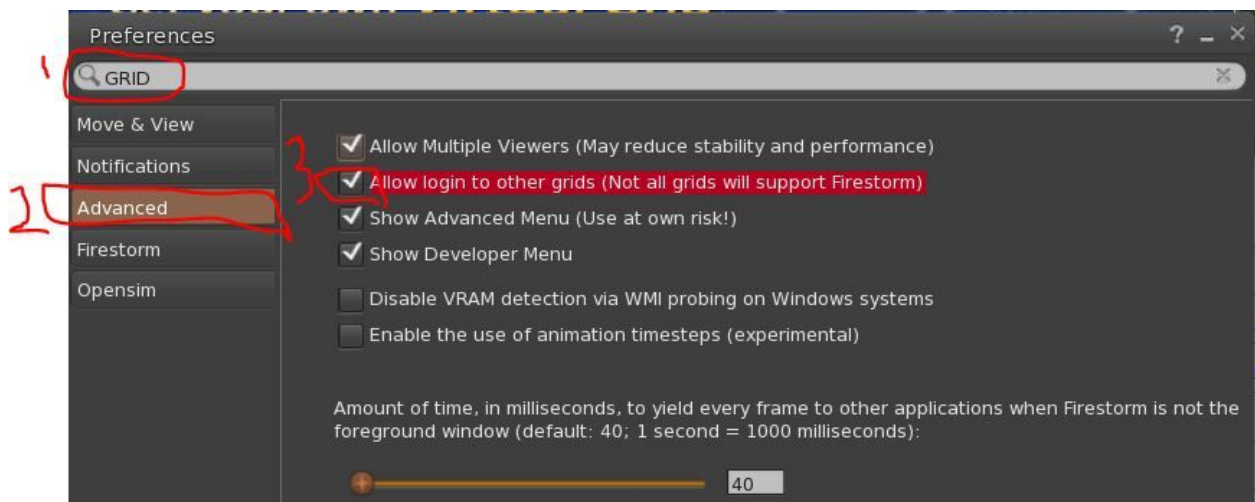

2. Type the word 'GRID' into the search bar as shown by #1 above, Then go to 'advanced' button and put a tick in the 'Allow login to other grids' box.